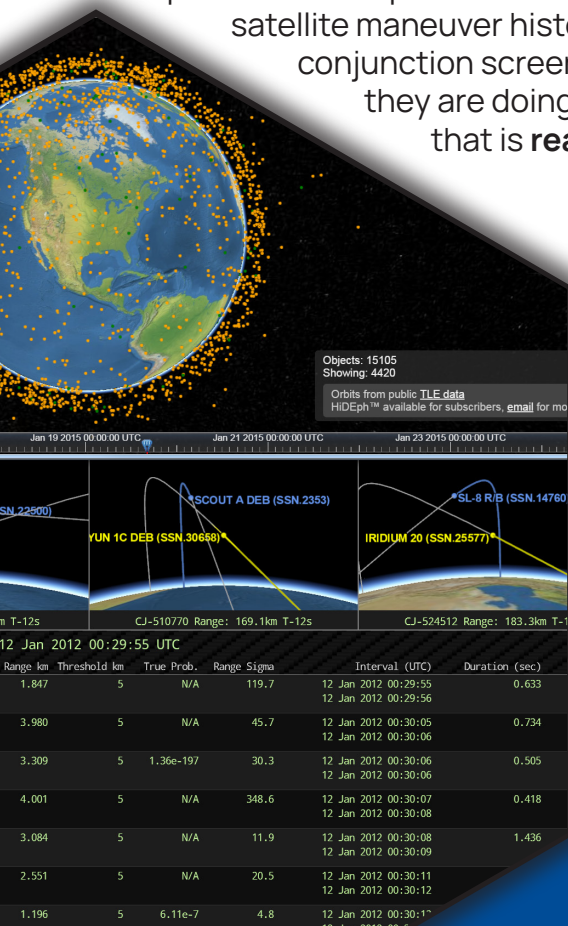

On-premises SSA Operations Center

powered by  **SSASUITE**

Space situational awareness in an off-the-shelf, enterprise package

Your Catalog • **Your Sensor Data** • **Your Security**

SSASuite is the enterprise platform for a comprehensive space situational awareness operations center. SSASuite employs a service-oriented architecture providing scalability, reliability, performance, full-database integration, secure operations, and web-based user interactions.

Suitable for military, intelligence, and civil applications, SSASuite provides a comprehensive picture of the space domain. Generate threat detection and warning reports. Understand satellite maneuver history and patterns of life. Protect space assets via rigorous conjunction screening. Gain full knowledge of where space objects are and what they are doing on a highly automated and rigorously tested enterprise platform that is **ready now**.